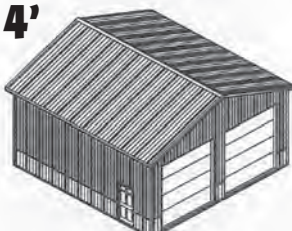

99
 1918 *Years* 2017
 BUILD A HOME
BERNARD-DANIELS
 Since 1918
LUMBER AND HOME CENTER

250 Railroad St. • Canfield, Ohio
 (Just South of Fairway Ford)

330.533.2211

VISIT OUR WEBSITE: www.bdlumber.com

DRIVE THROUGH INDOOR LUMBER YARD!!!

Rte 224

BERNARD-DANIELS

We Now Offer Service & Installation on all Andersen Products

Mon. - Fri. 7:30 A.M. to 5:00 P.M.,
 Sat. 8:00 A.M. to 2:00 P.M.

Follow Us On Facebook

FREE DELIVERY WITHIN 150 MILES

24'x32'x10'

- Dimensional shingles
- Vinyl Siding
- 3 - 9'x8' Insulated Panel Garage Doors
- 1 - 6 Panel Man Door

\$12,800

+ TAX / INSTALLED

32'x32'x14'

- Steel Roofing
- Steel Siding
- Wainscoting
- 6"x6" Poles All Around
- 2 - 12'x10' Insulated Panel Garage Doors
- 1 - 6 Panel Man Door